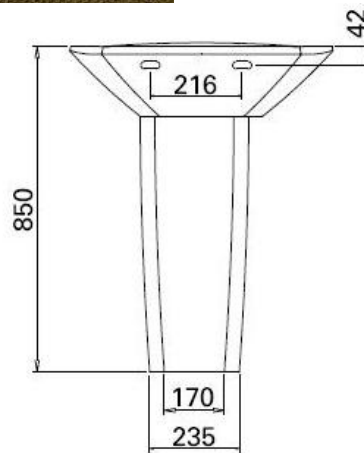

# millennium

70 Wash Basin With Fixing Kit  
Model : 105320

Pedestal  
Model : 105200

Trap Cover  
Model : 105220