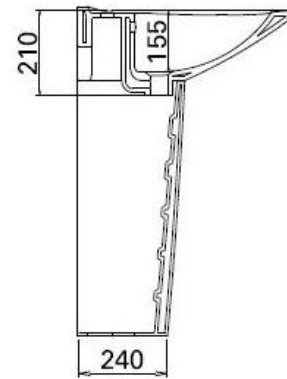

# millennium

70 Wash Basin With Fixing Kit  
Model : 105320

Pedestal  
Model : 105200

Trap Cover  
Model : 105220