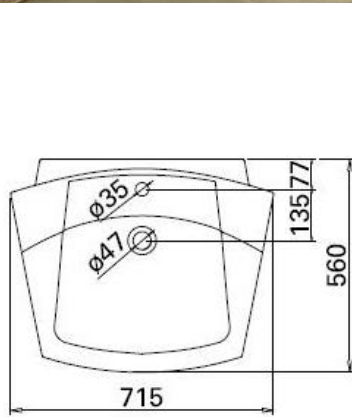

# millennium

70 Wash Basin With Fixing Kit  
Model : 105320

Pedestal  
Model : 105200

Trap Cover  
Model : 105220